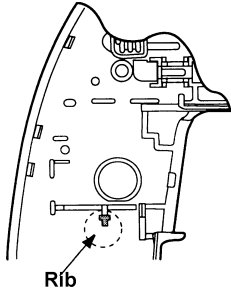

**SERVICE CHANGES**

**1. Change on Switch and Handle Set**

Left Side of Housing Set

Current Rib

New Rib

The Rib encircled by the broken line has been shortened in height

Item No.	Description	Type 1	Type 2
50	Handle Set	182724-1	
		Higher Rib Height	Lower Rib Height
54	Switch	651935-4	<b>651987-5</b>

Above parts are completely interchangeable as a set.

When installing the Type 2 Switch on the current Left Handle, be sure to cut the rib by 7.0 to 8.0mm.