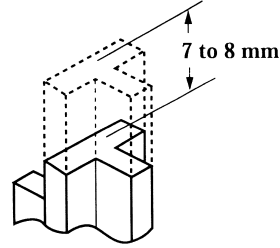

**SERVICE CHANGES**

**1. Change on Switch and Handle Set**

Left Side of Housing Set

Current Rib

New Rib

The Rib encircled by the broken line has been shortened in height

Item No.	Description	Type 1	Type 2
50	Handle Set	182724-1	
		Higher Rib Height	Lower Rib Height
54	Switch	651935-4	<b>651987-5</b>

Above parts are completely interchangeable as a set.

When installing the Type 2 Switch on the current Left Handle, be sure to cut the rib by 7.0 to 8.0mm.